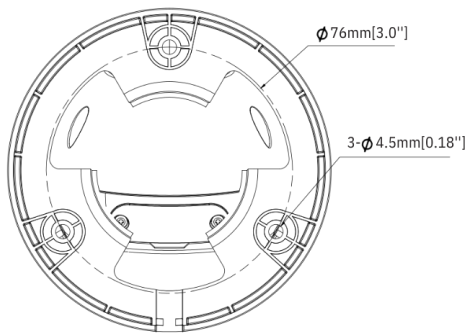

TWO-WAY  
COMMUNICATION

MICRO SD CARD  
SLOT UP TO 256GB

VIDEO	
IMAGING DEVICE	1/3"
EFFECTIVE PIXELS	4MP 2560(H)×1440 (V)
SCANNING SYSTEM	Progressive CMOS
MIN. ILLUMINATION	Color 0.002 Lux @ (F1.0, AGC ON) ; B/W 0 lux @ IR ON

LENS	
FOCAL LENGTH (ZOOM RATIO)	2.8 mm
MAX. APERTURE RATIO	F No. 1.0
ANGULAR FIELD OF VIEW	Horizontal:95°, Vertical:51°, Diagonal: 112°
MIN. OBJECT DISTANCE	2m
LENS TYPE	Fixed (M12)

OPERATIONAL	
IR LED	1
WARMLIGHT	2
RED AND BLUE LIGHT	2 (1 Red & 1 Blue)
IR VIEWABLE LENGTH	Up to 25 m
WARMLIGHT VIEWABLE LENGTH	Up to 20 m
TYPE OF COMPLEMENTARY LIGHT	Default warm light, switchable infrared light
WIDE DYNAMIC RANGE	DWDR
DIGITAL NOISE REDUCTION	3D DNR
MOTION DETECTION	Off/On (8 Level)
IMAGE SETTING	Full Color Mode/Day&Night Mode/Smart Illumination
WHITE BALANCE	Auto/Manual
ELECTRONIC SHUTTER SPEED	1/5 ~ 1/20000s
ON-BOARD STORAGE	Micro SD slot, up to 256 GB
ALARM	Speaker, siren
AUDIO	Built-in microphone & Speaker
HARDWARE RESET	YES
SMART FEATURES	Perimeter Intrusion Detection (PID), Line Crossing Detection (LCD), Intrusion Detection (ID), Region Entry and Exiting

GENERAL	
OPERATING CONDITIONS	-35°+60°C/ Less than ≤ 95% RH
INGRESS PROTECTION	IP67
INPUT VOLTAGE / CURRENT	D12V/POE (IEEE802.3af)
POWER CONSUMPTION	DC12V: max 6.2 W; POE(48V): max 7.5W
COLOR/MATERIAL	White/Metal
DIMENSION (LXHXP)	100*100*90mm
WEIGHT	320g

# DIMENSIONS