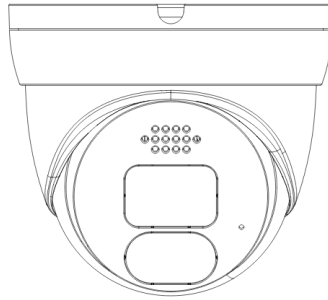

TWO-WAY  
COMMUNICATION

MICRO SD CARD  
SLOT UP TO 256GB

VIDEO	
IMAGING DEVICE	1/3"
EFFECTIVE PIXELS	4MP 2560(H)×1440 (V)
SCANNING SYSTEM	Progressive CMOS
MIN. ILLUMINATION	Color 0.002 Lux @ (F1.0, AGC ON) ; B/W 0 lux @ IR ON

LENS	
FOCAL LENGTH (ZOOM RATIO)	2.8 mm
MAX. APERTURE RATIO	F No. 1.0
ANGULAR FIELD OF VIEW	Horizontal:95°, Vertical:51°, Diagonal: 112°
MIN. OBJECT DISTANCE	2m
LENS TYPE	Fixed (M12)

OPERATIONAL	
IR LED	1
WARMLIGHT	2
RED AND BLUE LIGHT	2 (1 Red & 1 Blue)
IR VIEWABLE LENGTH	Up to 25 m
WARMLIGHT VIEWABLE LENGTH	Up to 20 m
TYPE OF COMPLEMENTARY LIGHT	Default warm light, switchable infrared light
WIDE DYNAMIC RANGE	DWDR
DIGITAL NOISE REDUCTION	3D DNR
MOTION DETECTION	Off/On (8 Level)
IMAGE SETTING	Full Color Mode/Day&Night Mode/Smart Illumination
WHITE BALANCE	Auto/Manual
ELECTRONIC SHUTTER SPEED	1/5 ~ 1/20000s
ON-BOARD STORAGE	Micro SD slot, up to 256 GB
ALARM	Speaker, siren
AUDIO	Built-in microphone & Speaker
HARDWARE RESET	YES
SMART FEATURES	Perimeter Intrusion Detection (PID), Line Crossing Detection (LCD), Intrusion Detection (ID), Region Entry and Exiting

GENERAL	
OPERATING CONDITIONS	-35°+60°C/ Less than ≤ 95% RH
INGRESS PROTECTION	IP67
INPUT VOLTAGE / CURRENT	D12V/POE (IEEE802.3af)
POWER CONSUMPTION	DC12V: max 6.2 W; POE(48V): max 7.5W
COLOR/MATERIAL	White/Metal
DIMENSION (LXHXP)	100*100*90mm
WEIGHT	320g

# DIMENSIONS