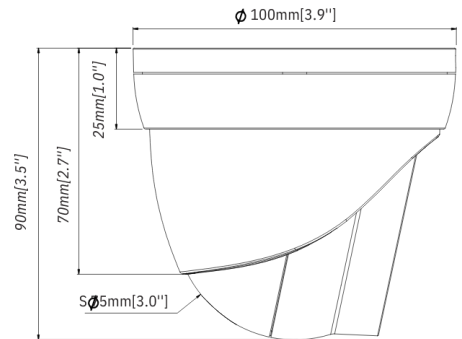

TWO-WAY  
COMMUNICATION

MICRO SD CARD  
SLOT UP TO 256GB

VIDEO	
IMAGING DEVICE	1/3"
EFFECTIVE PIXELS	4MP 2560(H)×1440 (V)
SCANNING SYSTEM	Progressive CMOS
MIN. ILLUMINATION	Color 0.002 Lux @ (F1.0, AGC ON) ; B/W 0 lux @ IR ON

LENS	
FOCAL LENGTH (ZOOM RATIO)	2.8 mm
MAX. APERTURE RATIO	F No. 1.0
ANGULAR FIELD OF VIEW	Horizontal:95°, Vertical:51°, Diagonal: 112°
MIN. OBJECT DISTANCE	2m
LENS TYPE	Fixed (M12)

OPERATIONAL	
IR LED	1
WARMLIGHT	2
RED AND BLUE LIGHT	2 (1 Red & 1 Blue)
IR VIEWABLE LENGTH	Up to 25 m
WARMLIGHT VIEWABLE LENGTH	Up to 20 m
TYPE OF COMPLEMENTARY LIGHT	Default warm light, switchable infrared light
WIDE DYNAMIC RANGE	DWDR
DIGITAL NOISE REDUCTION	3D DNR
MOTION DETECTION	Off/On (8 Level)
IMAGE SETTING	Full Color Mode/Day&Night Mode/Smart Illumination
WHITE BALANCE	Auto/Manual
ELECTRONIC SHUTTER SPEED	1/5 ~ 1/20000s
ON-BOARD STORAGE	Micro SD slot, up to 256 GB
ALARM	Speaker, siren
AUDIO	Built-in microphone & Speaker
HARDWARE RESET	YES
SMART FEATURES	Perimeter Intrusion Detection (PID), Line Crossing Detection (LCD), Intrusion Detection (ID), Region Entry and Exiting

GENERAL	
OPERATING CONDITIONS	-35°+60°C/ Less than ≤ 95% RH
INGRESS PROTECTION	IP67
INPUT VOLTAGE / CURRENT	D12V/POE (IEEE802.3af)
POWER CONSUMPTION	DC12V: max 6.2 W; POE(48V): max 7.5W
COLOR/MATERIAL	White/Metal
DIMENSION (LXHXP)	100*100*90mm
WEIGHT	320g

# DIMENSIONS