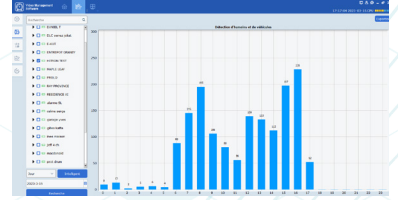

OUR VIDEO MANAGEMENT SOFTWARE

REMOTE CONFIGURATION

LIVE VIEW

EASY REMOTE PLAYBACK

STATISTICS VIEWER

RECURRING VISITOR TRACKER

AI ATTENDANCE REPORTS

SAVE TIME SEARCH WITH A.I.