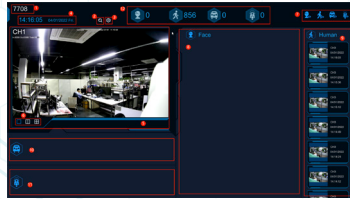

OUR VIDEO MANAGEMENT SOFTWARE

REMOTE CONFIGURATION

LIVE VIEW

EASY REMOTE PLAYBACK

STATISTICS VIEWER

RECURRING VISITOR TRACKER

AI ATTENDANCE REPORTS

SAVE TIME SEARCH WITH A.I.

E-MAPPING

SMART GUARDIAN APP

SCAN AND CONNECT!
EACH OF OUR DEVICES INCLUDES A QR CODE THAT YOU CAN SCAN AND INSTANTLY ACCESS YOUR DEVICES

LIVE VIEW
FAVOURITES
SEARCH UP TO 16 CAMS
AI SEARCH
PUSH NOTIFICATIONS