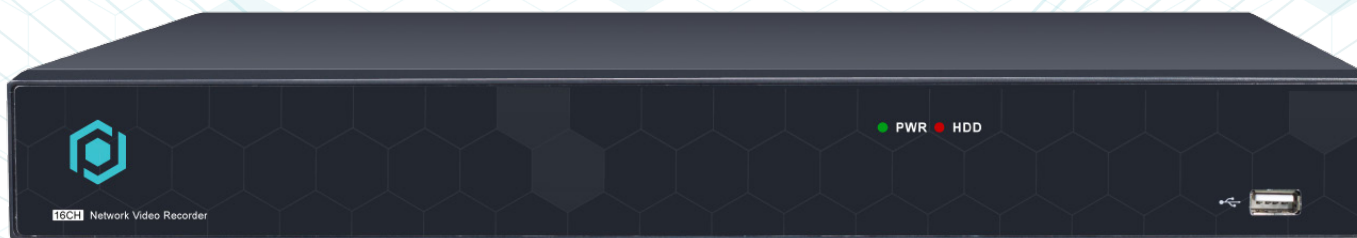

16 CHANNEL NETWORK VIDEO RECORDER

GSD-NVRFNC4K-16-N

UP TO 8MP

ONVIF COMPLIANT (G/M/S/T)

2HDD SLOTS UP TO 10TB

HDMI SPOT MONITOR

4K HDMI OUTPUT

16 POE PORTS + E-POE

ALARM 18 IN / 1 OUT

RACKMOUNT

AI FEATURES

HUMAN & VEHICLE DETECTION	INTRUSION DETECTION	STATIONARY OBJECT DETECTION
PERIMETER INTRUSION DETECTION	REGION ENTRANCE	CROWD DENSITY DETECTION
LINE CROSSING DETECTION	REGION EXITING	HEAT MAP
LICENSE PLATE DETECTION	CROSS COUNTING	NOISE DETECTION
FACE DETECTION	RARE SOUND DETECTION	VIDEO TAMPERING

RECORDING BANDWIDTH

RESOLUTION	8MP,5MP, 3MP ,2MP(1080P),1.3MP(960P),1.0MP(720P)
INPUT	112M
OUT	96M

PERFORMANCE

DDR	2x 4GB
INSTALLATION WIZARD	YES
COMPRESSION	Audio: G.711a /G.726 Video : H.264/H.265
AI FEATURES	YES
FRAME RATE	4K:45fps 4MP:90fps 2MP:180fps
EVENT	MD (Sensitivity Level 1-8) Videlo loss Beep, Email, Push notification to Mobile APP
PLAYBACK FUNCTION	Fast forward / backward (2x, 4x, 8x,16X) Slow forward (1/2x, 1/4x, 1/8x,1/16x)
PLAYBACK	Max 16CH playback