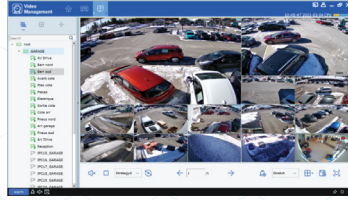

OUR VIDEO MANAGEMENT SOFTWARE

REMOTE CONFIGURATION

LIVE VIEW

EASY REMOTE PLAYBACK

STATISTICS VIEWER

RECURRING VISITOR TRACKER

AI ATTENDANCE REPORTS

SAVE TIME SEARCH WITH A.I.