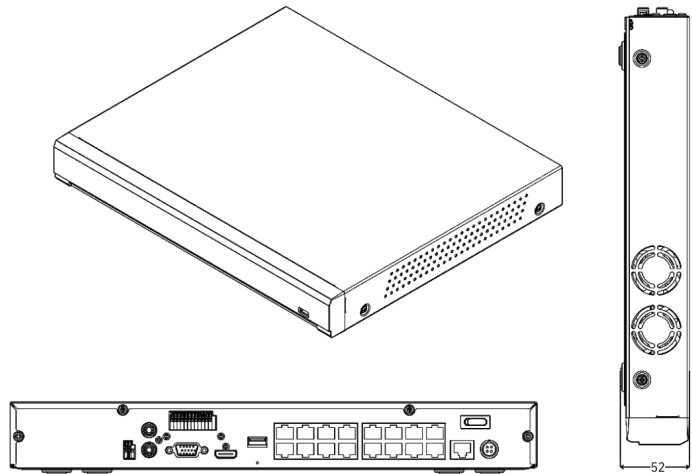

COMPATIBLE HARD DRIVES

WD-HDDPURPLE-4T
UP TO 4TB HARD DRIVE

WD-HDDPURPLE-8T
UP TO 8TB PRO HARD DRIVE

WD-HDDPURPLE-10T
UP TO 10TB PRO HARD DRIVE

DIMENSIONS

2024 Global Surveillance Distribution, G.S.D Group and G.S.D are registered trademarks of Global Surveillance Distribution Group, Inc. in Canada and / or other countries. We reserve the right to change the design and specifications of the product Without notice and without incurring any obligation.