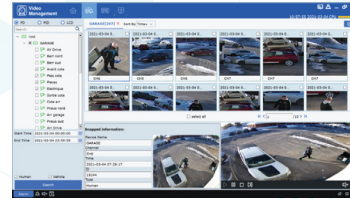

OUR VIDEO MANAGEMENT SOFTWARE

REMOTE CONFIGURATION

LIVE VIEW

EASY REMOTE PLAYBACK

STATISTICS VIEWER

RECURRING VISITOR TRACKER

AI ATTENDANCE REPORTS

SAVE TIME SEARCH WITH A.I.

E-MAPPING

SMART GUARDIAN APP

SCAN AND CONNECT!
EACH OF OUR DEVICES INCLUDES A QR CODE THAT YOU CAN SCAN AND INSTANTLY ACCESS YOUR DEVICES

LIVE VIEW
FAVOURITES
SEARCH UP TO 16 CAMS
AI SEARCH
PUSH NOTIFICATIONS