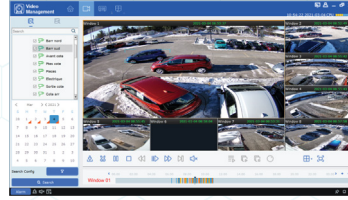

OUR VIDEO MANAGEMENT SOFTWARE

REMOTE CONFIGURATION

LIVE VIEW

EASY REMOTE PLAYBACK

STATISTICS VIEWER

RECURRING VISITOR TRACKER

AI ATTENDANCE REPORTS

SAVE TIME SEARCH WITH A.I.