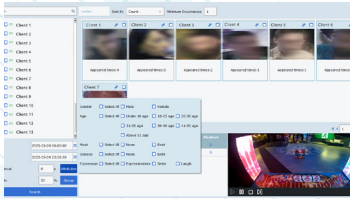

OUR VIDEO MANAGEMENT SOFTWARE

REMOTE CONFIGURATION

LIVE VIEW

EASY REMOTE PLAYBACK

STATISTICS VIEWER

RECURRING VISITOR TRACKER

AI ATTENDANCE REPORTS

SAVE TIME SEARCH WITH A.I.

E-MAPPING

SMART GUARDIAN APP

SCAN AND CONNECT!
EACH OF OUR DEVICES INCLUDES A QR CODE THAT YOU CAN SCAN AND INSTANTLY ACCESS YOUR DEVICES

LIVE VIEW
FAVOURITES
SEARCH UP TO 16 CAMS
AI SEARCH
PUSH NOTIFICATIONS