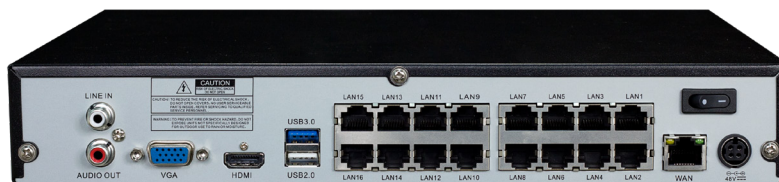

DIMENSIONS

2024 Global Surveillance Distribution, G.S.D Group and G.S.D are registered trademarks of Global Surveillance Distribution Group, Inc. in Canada and / or other countries. We reserve the right to change the design and specifications of the product Without notice and without incurring any obligation.