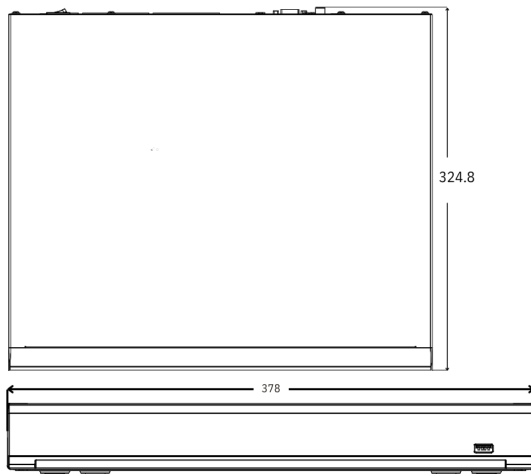

DIMENSIONS

2024 Global Surveillance Distribution, G.S.D Group and G.S.D are registered trademarks of Global Surveillance Distribution Group, Inc. in Canada and / or other countries. We reserve the right to change the design and specifications of the product Without notice and without incurring any obligation.