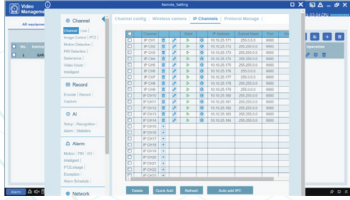

OUR VIDEO MANAGEMENT SOFTWARE

REMOTE CONFIGURATION

LIVE VIEW

EASY REMOTE PLAYBACK

STATISTICS VIEWER

RECURRING VISITOR TRACKER

AI ATTENDANCE REPORTS

SAVE TIME SEARCH WITH A.I.