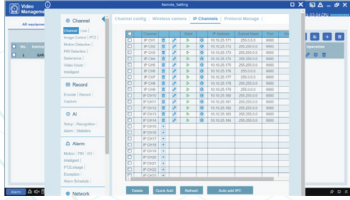

UI /MONITORING

LOCAL	UI5.0
WEB	IE10/11, Safari V12.1 above, Firefox V.52 above Google chrome V.57 above, Edge V.79 above
MOBILE VIEWER	SMART GUARDIAN
PUSH NOTIFICATIONS	YES

INTERFACE

P/W RESET	Factory Reset : Press 10 seconds After the button press and the buzzer beeps, it means the reset is done.
VGA	1 (1024*768, 1280*720, 1280*1024, 1440*900, 1920*1080)
HDMI	1 (1024*768, 1280*720, 1280*1024,1440*900, 1920*1080 , 2560*1440, 3840*2160/EDID)

OUR VIDEO MANAGEMENT SOFTWARE

REMOTE CONFIGURATION

LIVE VIEW

EASY REMOTE PLAYBACK

STATISTICS VIEWER

RECURRING VISITOR TRACKER

AI ATTENDANCE REPORTS

SAVE TIME SEARCH WITH A.I.