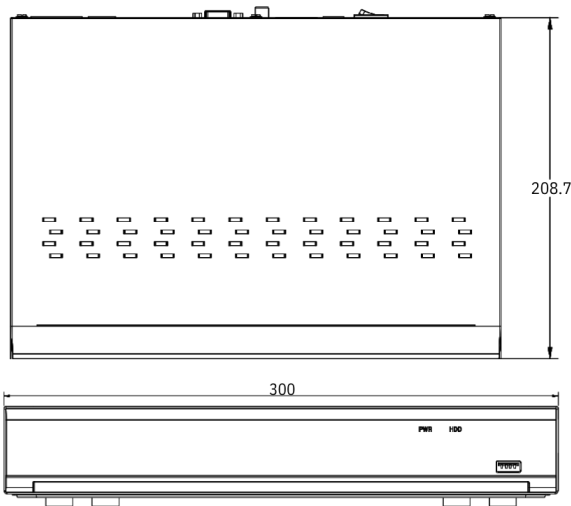

DIMENSIONS

2024 Global Surveillance Distribution, G.S.D Group and G.S.D are registered trademarks of Global Surveillance Distribution Group, Inc. in Canada and / or other countries. We reserve the right to change the design and specifications of the product Without notice and without incurring any obligation.