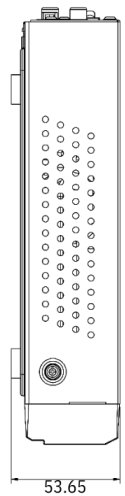

DIMENSIONS

2024 Global Surveillance Distribution, G.S.D Group and G.S.D are registered trademarks of Global Surveillance Distribution Group, Inc. in Canada and / or other countries. We reserve the right to change the design and specifications of the product Without notice and without incurring any obligation.