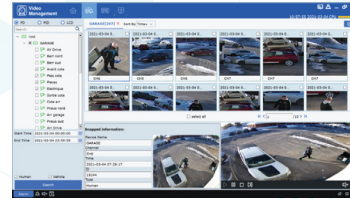

OUR VIDEO MANAGEMENT SOFTWARE

REMOTE CONFIGURATION

LIVE VIEW

EASY REMOTE PLAYBACK

STATISTICS VIEWER

RECURRING VISITOR TRACKER

AI ATTENDANCE REPORTS

SAVE TIME SEARCH WITH A.I.

E-MAPPING

SMART GUARDIAN APP

SCAN AND CONNECT!

EACH OF OUR DEVICES INCLUDES A QR CODE THAT YOU CAN SCAN AND INSTANTLY ACCESS YOUR DEVICES

LIVE VIEW
FAVOURITES
SEARCH UP TO 16 CAMS
AI SEARCH
PUSH NOTIFICATIONS