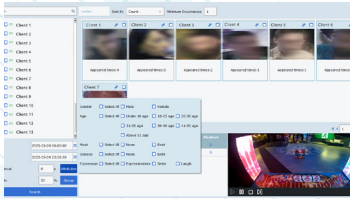

OUR VIDEO MANAGEMENT SOFTWARE

REMOTE CONFIGURATION

LIVE VIEW

EASY REMOTE PLAYBACK

STATISTICS VIEWER

RECURRING VISITOR TRACKER

AI ATTENDANCE REPORTS

SAVE TIME SEARCH WITH A.I.

E-MAPPING

SMART GUARDIAN APP

SCAN AND CONNECT!

EACH OF OUR DEVICES INCLUDES A QR CODE THAT YOU CAN SCAN AND INSTANTLY ACCESS YOUR DEVICES

LIVE VIEW
FAVOURITES
SEARCH UP TO 16 CAMS
AI SEARCH
PUSH NOTIFICATIONS