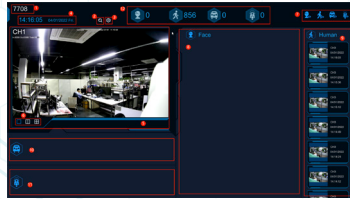

OUR VIDEO MANAGEMENT SOFTWARE

REMOTE CONFIGURATION

LIVE VIEW

EASY REMOTE PLAYBACK

STATISTICS VIEWER

RECURRING VISITOR TRACKER

AI ATTENDANCE REPORTS

SAVE TIME SEARCH WITH A.I.

E-MAPPING

SMART GUARDIAN APP

SCAN AND CONNECT!

EACH OF OUR DEVICES INCLUDES A QR CODE THAT YOU CAN SCAN AND INSTANTLY ACCESS YOUR DEVICES

LIVE VIEW
FAVOURITES
SEARCH UP TO 16 CAMS
AI SEARCH
PUSH NOTIFICATIONS