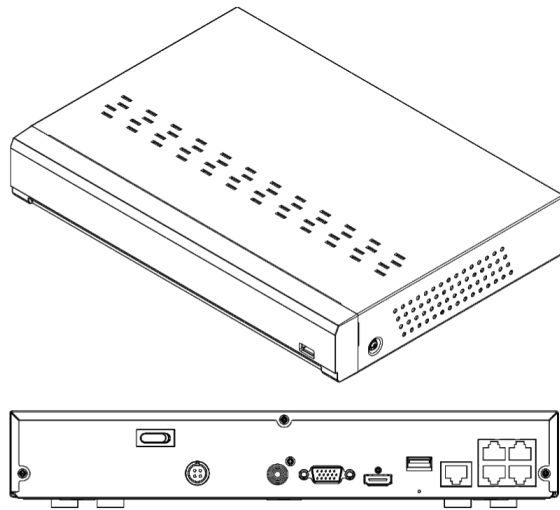

DIMENSIONS

2024 Global Surveillance Distribution, G.S.D Group and G.S.D are registered trademarks of Global Surveillance Distribution Group, Inc. in Canada and / or other countries. We reserve the right to change the design and specifications of the product Without notice and without incurring any obligation.