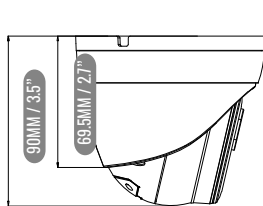

3 YEARS WARRANTY

SMALL EYEBALL

MODEL: TEBF28A10-5MP

MENU	
• AGC	✓ YES
• DAY/NIGHT MODE	EXT/AUTO/COLOR/BW (BLACK AND WHITE)
• WHITE BALANCE	AUTO/MANUAL
• BLC	✓ YES
• S/N RATIO	35DB
• OSD	SUPPORT

INTERFACE	
• VIDEO OUTPUT TERMINATION	1-CHANNEL BNC VIDEO OUTPUT
• SWITCH BUTTON	AHD/TVI/CVI/CVBS

GENERAL	
• PIR ANGLE	UP TO 115°
• PIR DISTANCE	UP TO 7M
• IP RATING	IP66
• POWER SUPPLY	12V
• POWER CONSUMPTION	MAX 3W
• IR RANGE	UP TO 30M
• COMMUNICATION	UP THE COAX, PROTOCOL

• IMAGE SENSOR	1/2.7" PROGRESSIVE CMOS
• SIGNAL SYSTEM	PAL/NTSC
• FRAME RATE	5AHD/5TVI: 5MP@20FPS 4AHD/4CVI/4TVI: 4MP/P@25FPS 4MP/N@30FPS CVBS: 960H
• RESOLUTION	5MP 2592(H)X1944(V)
• MIN.ILLUMINATION	0.05LUX@F1.2(AGC ON),0LUX WITH IR ON
• SHUTTER TIME	1/15 S TO 1/50,000 S
• LENS	2.8 MM, FIXED LENS
• HORIZONTAL FIELD OF VIEW	H.FOV:92°(2.8)
• DAY & NIGHT	IR CUT FILTER
• IR CUT FILTER	✓ YES, 850NM
• SYNCHRONIZATION	INTERNAL SYNCHRONIZATION
• DWDR	SUPPORT
• AUDIO	N/A

DIMENSIONS

TEBF28A10-5MP

ACCESSORIES

EB3BASE4
JUNCTION BOX

WMB2
WALL MOUNT

OR

EB3BASE4-G
GOOSE MOUNT

+