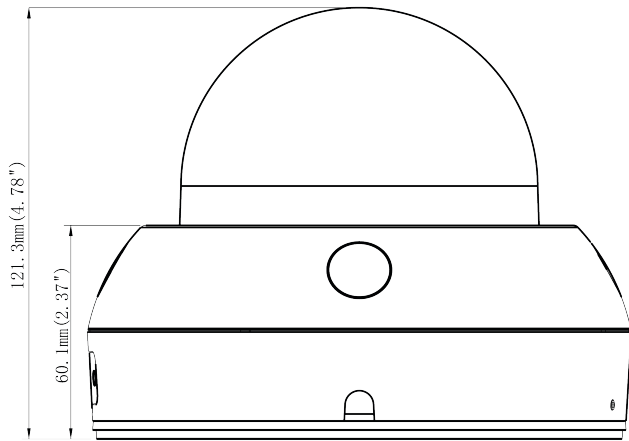

EVENT

BASIC EVENT	Motion detection
SMART TRACKING	NA
ALARM LINKAGE	Upload to FTP, send email, trigger recording, audible warning, lights flashing

GENERAL

POWER	DC 12V/PoE, max. TBD
OPERATING CONDITION	-30 °C to 60 °C (-22 °F to 149 °F) Humidity 90% or less (non-condensing)
MATERIAL	Metal
DIMENSION	∅ 153 mm × 118.8 mm (∅ 6.02" × 4.68"), Approx. 0.95 kg (2.1lb.)
PROTECTION	IP66, IK10

DIMENSIONS

Ø 153mm (6.02")

ACCESSORIES

WMB5
BASE MOUNT

PMB6
POLE MOUNT BRACKET

COMB6
CORNER MOUNT BRACKET

EXT-4POE
EXTENDER 4 PORTS POE

INJPOE25W
INJECTOR POE 25 WATTS