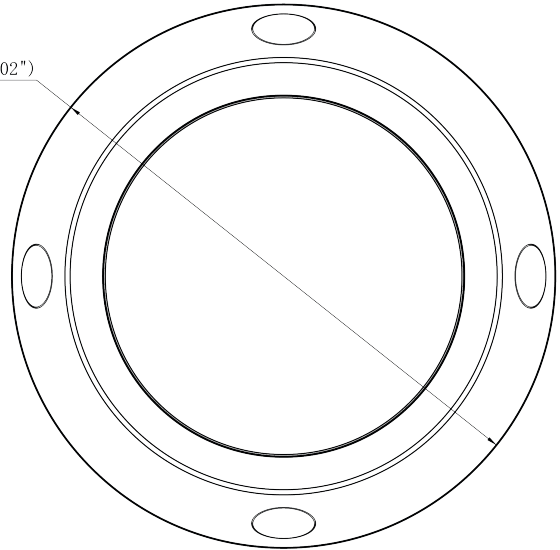

DIMENSIONS

Ø 153mm (6.02")

ACCESSORIES

WMB5
BASE MOUNT

PMB6
POLE MOUNT BRACKET

COMB6
CORNER MOUNT BRACKET

EXT-4POE
EXTENDER 4 PORTS POE

INJPOE25W
INJECTOR POE 25 WATTS