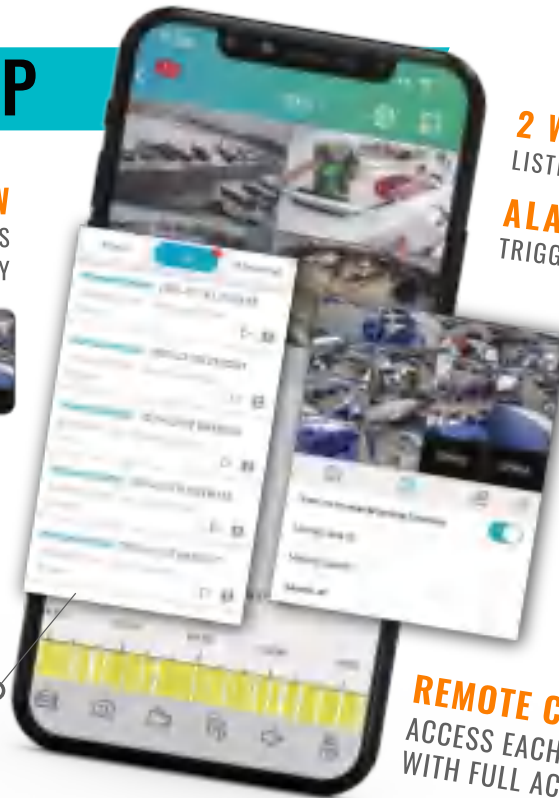

MOBILE APP

FAVORITE
CREATE YOUR CUSTOM LIST FROM DIFFERENT CAMERAS

SEARCH
SELECT UP TO 16 CAMERAS FOR INSTANT SEARCH

AI SEARCH
SEARCH BY HUMAN OR VEHICLE WITH SPECIFIC DATE FRAME FACIAL RECOGNITION

PUSH NOTIFICATION
SELECT WHICH NOTIFICATION TO RECEIVE
MOTION / ALARM / HUMAN & VEHICULE DETECTION
FACIAL / HDD ERROR / VIDEO LOST

2 WAY AUDIO
LISTEN OR SPEAK TRHU THE APP
ALARM
TRIGGER YOUR ALARM RELAYS

RECORD
RECORD ON MOBILE DEVICE SNAPSHOT OR VIDEO FILES

SAVE & SHARE
EASILY SAVE & SHARE FILES

REMOTE CONFIGURATION
ACCESS EACH DEVICE SETUP REMOTELY WITH FULL ACCESS